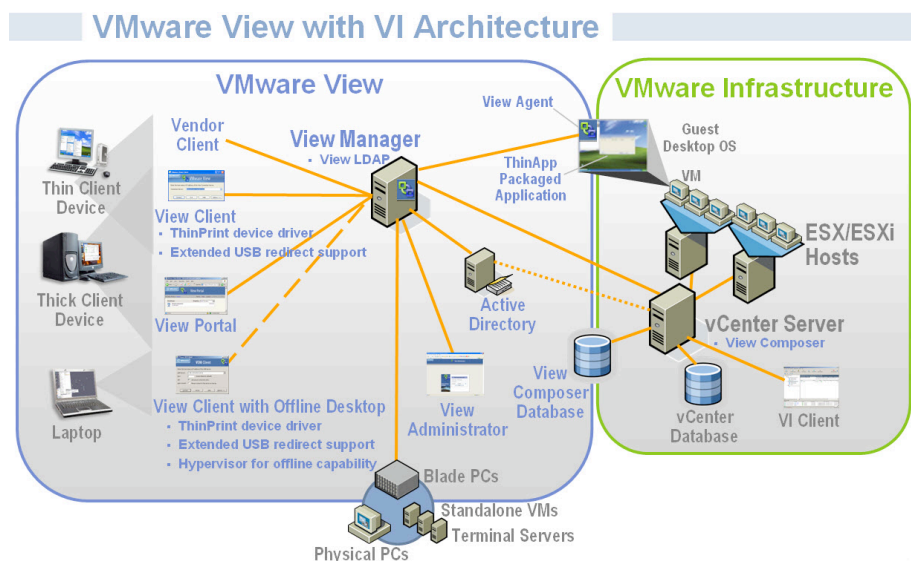

Why EMC Services for VMware View?

- Proven ability to deliver the business agility, application flexibility, and infrastructure efficiency that enable customers to realize their virtual desktop goals
- Application, desktop, and infrastructure expertise to help you ensure effective deployment and minimize risk
- Full spectrum of desktop virtualization services spanning consulting and professional services, as well as residency and education services and EMC Proven™ Solutions
- Premier Partner in the VMware Partner Network and a VMware Authorized Training Center (VATC)
- Partnership with leading application providers such as Oracle, SAP, and Microsoft® make EMC the partner of choice to help customers accelerate their client virtualization initiatives on their journey to the private cloud

EMC²
where information lives®

EMC Corporation
Hopkinton
Massachusetts
01748-9103
1-508-435-1000
In North America 1-866-464-7381
www.EMC.com

Take the next step

Learn how EMC Global Services can help you strategize, implement, and derive maximum business value from your virtual information infrastructure. Contact your EMC sales representative or visit us at www.EMC.com.